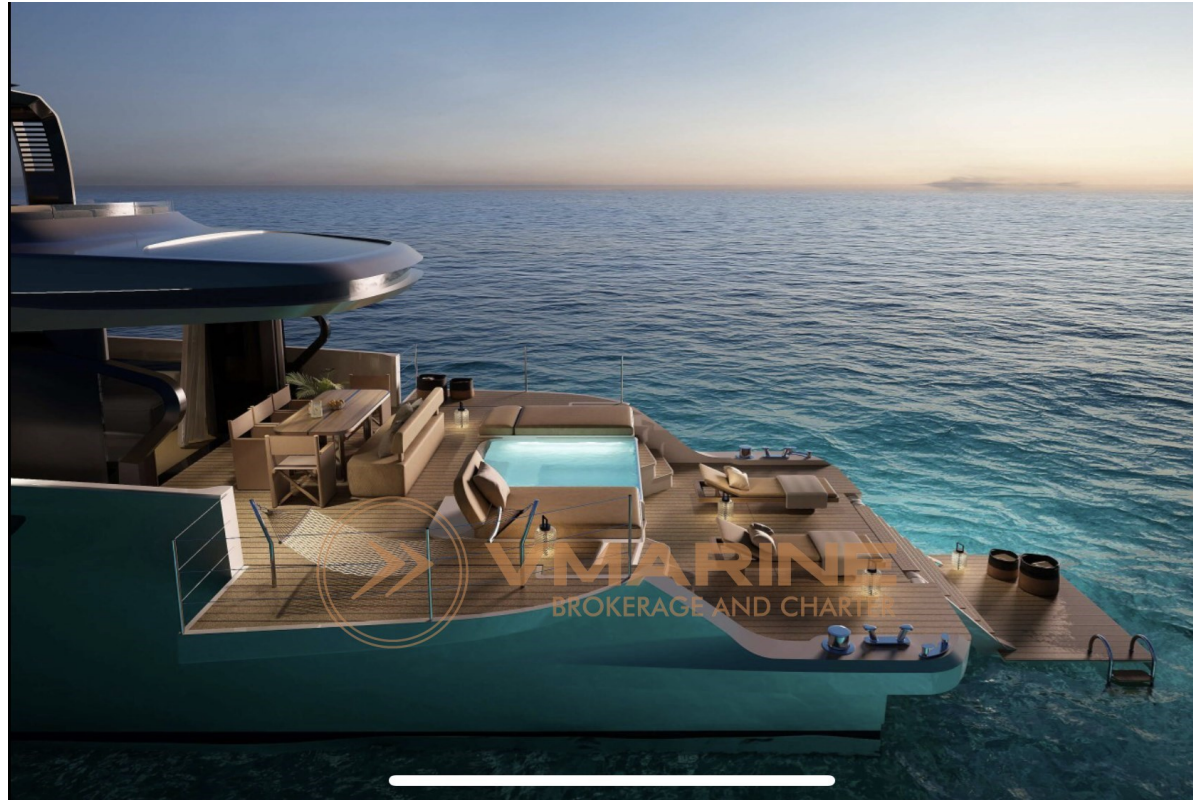

TECHNICAL SPECIFICATIONS

Lenght:	25.6
Price:	PRICE UPON REQUEST
Brand:	Azimut
Model:	Seadeck 9
Beam:	6.3
Engines:	3 x 1.350 Hp - Volvo Penta IPS1350
Top Speed:	27

Disclaimer

The Company offers the details of this vessel in good faith but cannot guarantee or warrant the accuracy of this information nor warrant the condition of the vessel. A buyer should instruct his agents, or his surveyors, to investigate such details as the buyer desires validated. This vessel is offered subject to prior sale, price change, or withdrawal without notice.